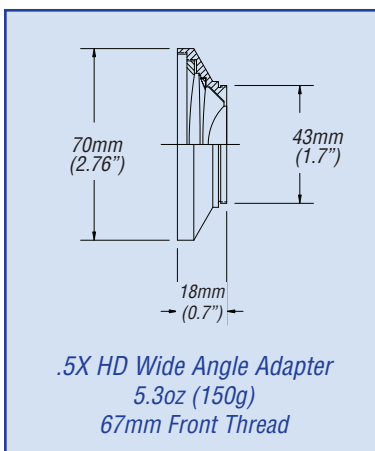

1-800-228-1254

Schneider OPTICS
It Starts with the Glass™

West Coast • 7701 Haskell Ave. • Van Nuys, CA 91406 • Tel: 818-766-3715 • Fax: 818-505-9865
East Coast • 285 Oser Ave. • Hauppauge, NY 11788 • Tel: 631-761-5000 • Fax: 631-761-5090

Printed in USA 03.05.09