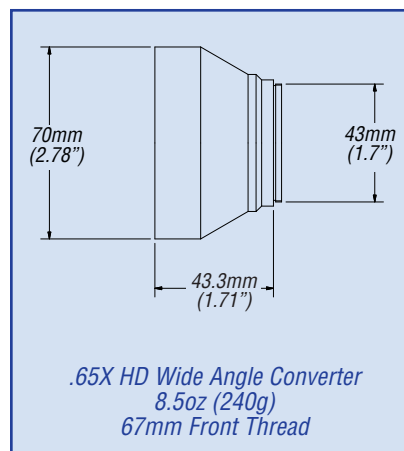

1-800-228-1254

Schneider OPTICS
It Starts with the Glass™

West Coast • 7701 Haskell Ave. • Van Nuys, CA 91406 • Tel: 818-766-3715 • Fax: 818-505-9865
East Coast • 285 Oser Ave. • Hauppauge, NY 11788 • Tel: 631-761-5000 • Fax: 631-761-5090

Printed in USA 03.05.09