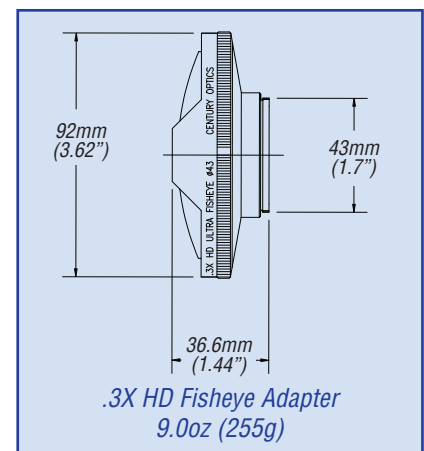

1-800-228-1254

Schneider OPTICS
It Starts with the Glass™

West Coast • 7701 Haskell Ave. • Van Nuys, CA 91406 • Tel: 818-766-3715 • Fax: 818-505-9865
East Coast • 285 Oser Ave. • Hauppauge, NY 11788 • Tel: 631-761-5000 • Fax: 631-761-5090

Printed in USA 03.05.09