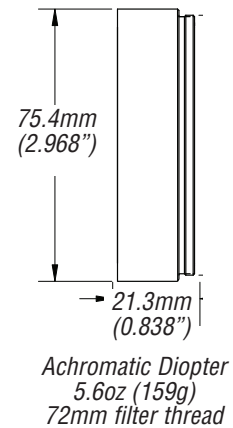

Century Add-ons for Panasonic AG-HPX170 & HMC150 Camcorders

	Description	Focal Length	Aperture	Horiz. Angle of View	35mm Still Equivalent	Comments
ORIGINAL LENS	13X	3.9-51mm	f/1.6-3.0	63.2-5.4	28-368mm	
OHD-06WA-AG	.6X HD Wide Angle Adapter*	2.34-20.4mm	f/1.6-3.0	91.5-13.4	17.6-153mm	Partial zoom in auto focus only
OHD-08CV-AG	.8X HD Wide Angle Converter*	3.1-40.8mm	f/1.6-3.0	75.1-6.7	23.4-306mm	Full zoom capability
OHD-FEAD-AG	Fisheye HD Adapter*	Approx.1.56mm	f/1.6-3.0	114	11.7mm	Partial zoom in auto focus only
OHD-FEWA-AG	Xtreme HD Fisheye Adapter*	Approx 1.17mm	f/1.6-3.0	128	8.8mm	Partial zoom in auto focus only
OHD-16TC-AG	1.6X HD Tele-Converter*	40-81.6mm	f/1.6-3.0	6.9-3.4	300-612mm	Partial zoom, vignettes @ wide angles
OAD-7220-00	+2.0 Achromatic Diopter**	N/A	f/1.6-3.0	N/A	N/A	Full zoom capability
OAD-7235-00	+3.5 Achromatic Diopter**	N/A	f/1.6-3.0	N/A	N/A	Full zoom capability

*Note: Bayonet Mount

** 72mm thread-in adapters

1-800-228-1254

Schneider OPTICS
It Starts with the Glass™

West Coast • 7701 Haskell Ave. • Van Nuys, CA 91406 • Tel: 818-766-3715 • Fax: 818-505-9865
East Coast • 285 Oser Ave. • Hauppauge, NY 11788 • Tel: 631-761-5000 • Fax: 631-761-5090