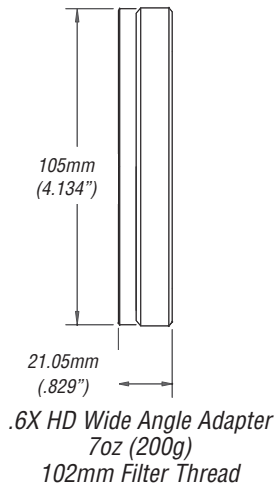

Century Add-ons for Panasonic AG-HPX170 & HMC150 Camcorders

	Description	Focal Length	Aperture	Horiz. Angle of View	35mm Still Equivalent	Comments
ORIGINAL LENS	13X	3.9-51mm	f/1.6-3.0	63.2-5.4	28-368mm	
OHD-06WA-AG	.6X HD Wide Angle Adapter*	2.34-20.4mm	f/1.6-3.0	91.5-13.4	17.6-153mm	Partial zoom in auto focus only
OHD-08CV-AG	.8X HD Wide Angle Converter*	3.1-40.8mm	f/1.6-3.0	75.1-6.7	23.4-306mm	Full zoom capability
OHD-FEAD-AG	Fisheye HD Adapter*	Approx.1.56mm	f/1.6-3.0	114	11.7mm	Partial zoom in auto focus only
OHD-FEWA-AG	Xtreme HD Fisheye Adapter*	Approx 1.17mm	f/1.6-3.0	128	8.8mm	Partial zoom in auto focus only
OHD-16TC-AG	1.6X HD Tele-Converter*	40-81.6mm	f/1.6-3.0	6.9-3.4	300-612mm	Partial zoom, vignettes @ wide angles
OAD-7220-00	+2.0 Achromatic Diopter**	N/A	f/1.6-3.0	N/A	N/A	Full zoom capability
OAD-7235-00	+3.5 Achromatic Diopter**	N/A	f/1.6-3.0	N/A	N/A	Full zoom capability

*Note: Bayonet Mount

** 72mm thread-in adapters

1-800-228-1254

Schneider OPTICS
It Starts with the Glass™

West Coast • 7701 Haskell Ave. • Van Nuys, CA 91406 • Tel: 818-766-3715 • Fax: 818-505-9865
East Coast • 285 Oser Ave. • Hauppauge, NY 11788 • Tel: 631-761-5000 • Fax: 631-761-5090