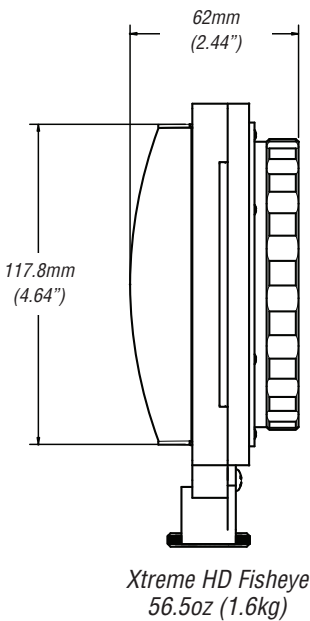

Century Add-ons for Panasonic AG-HPX170 & HMC150 Camcorders

	Description	Focal Length	Aperture	Horiz. Angle of View	35mm Still Equivalent	Comments
ORIGINAL LENS	13X	3.9-51mm	f/1.6-3.0	63.2-5.4	28-368mm	
OHD-06WA-AG	.6X HD Wide Angle Adapter*	2.34-20.4mm	f/1.6-3.0	91.5-13.4	17.6-153mm	Partial zoom in auto focus only
OHD-08CV-AG	.8X HD Wide Angle Converter*	3.1-40.8mm	f/1.6-3.0	75.1-6.7	23.4-306mm	Full zoom capability
OHD-FEAD-AG	Fisheye HD Adapter*	Approx.1.56mm	f/1.6-3.0	114	11.7mm	Partial zoom in auto focus only
OHD-FEWA-AG	Xtreme HD Fisheye Adapter*	Approx 1.17mm	f/1.6-3.0	128	8.8mm	Partial zoom in auto focus only
OHD-16TC-AG	1.6X HD Tele-Converter*	40-81.6mm	f/1.6-3.0	6.9-3.4	300-612mm	Partial zoom, vignettes @ wide angles
OAD-7220-00	+2.0 Achromatic Diopter**	N/A	f/1.6-3.0	N/A	N/A	Full zoom capability
OAD-7235-00	+3.5 Achromatic Diopter**	N/A	f/1.6-3.0	N/A	N/A	Full zoom capability

*Note: Bayonet Mount

** 72mm thread-in adapters

1-800-228-1254

Schneider OPTICS
It Starts with the Glass™

West Coast • 7701 Haskell Ave. • Van Nuys, CA 91406 • Tel: 818-766-3715 • Fax: 818-505-9865
East Coast • 285 Oser Ave. • Hauppauge, NY 11788 • Tel: 631-761-5000 • Fax: 631-761-5090