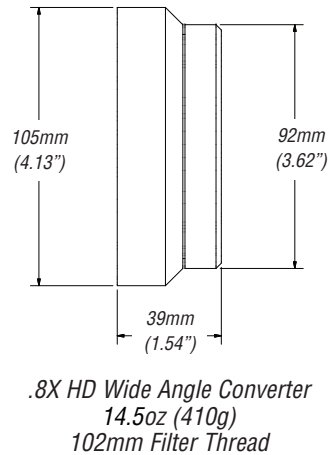

Century Add-ons for Panasonic AG-HPX170 & HMC150 Camcorders

	Description	Focal Length	Aperture	Horiz. Angle of View	35mm Still Equivalent	Comments
ORIGINAL LENS	13X	3.9-51mm	f/1.6-3.0	63.2-5.4	28-368mm	
OHD-06WA-AG	.6X HD Wide Angle Adapter*	2.34-20.4mm	f/1.6-3.0	91.5-13.4	17.6-153mm	Partial zoom in auto focus only
OHD-08CV-AG	.8X HD Wide Angle Converter*	3.1-40.8mm	f/1.6-3.0	75.1-6.7	23.4-306mm	Full zoom capability
OHD-FEAD-AG	Fisheye HD Adapter*	Approx.1.56mm	f/1.6-3.0	114	11.7mm	Partial zoom in auto focus only
OHD-FEWA-AG	Xtreme HD Fisheye Adapter*	Approx 1.17mm	f/1.6-3.0	128	8.8mm	Partial zoom in auto focus only
OHD-16TC-AG	1.6X HD Tele-Converter*	40-81.6mm	f/1.6-3.0	6.9-3.4	300-612mm	Partial zoom, vignettes @ wide angles
OAD-7220-00	+2.0 Achromatic Diopter**	N/A	f/1.6-3.0	N/A	N/A	Full zoom capability
OAD-7235-00	+3.5 Achromatic Diopter**	N/A	f/1.6-3.0	N/A	N/A	Full zoom capability

*Note: Bayonet Mount

** 72mm thread-in adapters

1-800-228-1254

Schneider OPTICS
It Starts with the Glass™

West Coast • 7701 Haskell Ave. • Van Nuys, CA 91406 • Tel: 818-766-3715 • Fax: 818-505-9865
East Coast • 285 Oser Ave. • Hauppauge, NY 11788 • Tel: 631-761-5000 • Fax: 631-761-5090