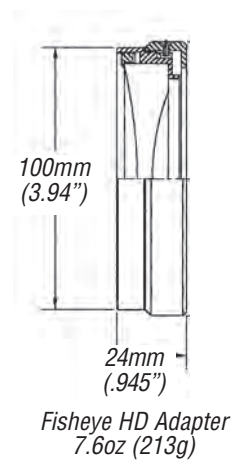

Century Add-ons for Panasonic AG-HPX170 & HMC150 Camcorders

	Description	Focal Length	Aperture	Horiz. Angle of View	35mm Still Equivalent	Comments
ORIGINAL LENS	13X	3.9-51mm	f/1.6-3.0	63.2-5.4	28-368mm	
OHD-06WA-AG	.6X HD Wide Angle Adapter*	2.34-20.4mm	f/1.6-3.0	91.5-13.4	17.6-153mm	Partial zoom in auto focus only
OHD-08CV-AG	.8X HD Wide Angle Converter*	3.1-40.8mm	f/1.6-3.0	75.1-6.7	23.4-306mm	Full zoom capability
OHD-FEAD-AG	Fisheye HD Adapter*	Approx.1.56mm	f/1.6-3.0	114	11.7mm	Partial zoom in auto focus only
OHD-FEWA-AG	Xtreme HD Fisheye Adapter*	Approx 1.17mm	f/1.6-3.0	128	8.8mm	Partial zoom in auto focus only
OHD-16TC-AG	1.6X HD Tele-Converter*	40-81.6mm	f/1.6-3.0	6.9-3.4	300-612mm	Partial zoom, vignettes @ wide angles
OAD-7220-00	+2.0 Achromatic Diopter**	N/A	f/1.6-3.0	N/A	N/A	Full zoom capability
OAD-7235-00	+3.5 Achromatic Diopter**	N/A	f/1.6-3.0	N/A	N/A	Full zoom capability

*Note: Bayonet Mount

** 72mm thread-in adapters

1-800-228-1254

Schneider OPTICS
It Starts with the Glass™

West Coast • 7701 Haskell Ave. • Van Nuys, CA 91406 • Tel: 818-766-3715 • Fax: 818-505-9865
East Coast • 285 Oser Ave. • Hauppauge, NY 11788 • Tel: 631-761-5000 • Fax: 631-761-5090