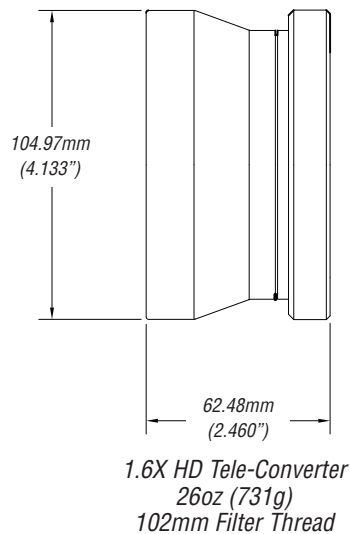

Century Add-ons for Panasonic AG-HPX170 & HMC150 Camcorders

	Description	Focal Length	Aperture	Horiz. Angle of View	35mm Still Equivalent	Comments
ORIGINAL LENS	13X	3.9-51mm	f/1.6-3.0	63.2-5.4	28-368mm	
OHD-06WA-AG	.6X HD Wide Angle Adapter*	2.34-20.4mm	f/1.6-3.0	91.5-13.4	17.6-153mm	Partial zoom in auto focus only
OHD-08CV-AG	.8X HD Wide Angle Converter*	3.1-40.8mm	f/1.6-3.0	75.1-6.7	23.4-306mm	Full zoom capability
OHD-FEAD-AG	Fisheye HD Adapter*	Approx.1.56mm	f/1.6-3.0	114	11.7mm	Partial zoom in auto focus only
OHD-FEWA-AG	Xtreme HD Fisheye Adapter*	Approx 1.17mm	f/1.6-3.0	128	8.8mm	Partial zoom in auto focus only
OHD-16TC-AG	1.6X HD Tele-Converter*	40-81.6mm	f/1.6-3.0	6.9-3.4	300-612mm	Partial zoom, vignettes @ wide angles
OAD-7220-00	+2.0 Achromatic Diopter**	N/A	f/1.6-3.0	N/A	N/A	Full zoom capability
OAD-7235-00	+3.5 Achromatic Diopter**	N/A	f/1.6-3.0	N/A	N/A	Full zoom capability

*Note: Bayonet Mount

** 72mm thread-in adapters

1-800-228-1254

Schneider OPTICS
It Starts with the Glass™

West Coast • 7701 Haskell Ave. • Van Nuys, CA 91406 • Tel: 818-766-3715 • Fax: 818-505-9865
East Coast • 285 Oser Ave. • Hauppauge, NY 11788 • Tel: 631-761-5000 • Fax: 631-761-5090