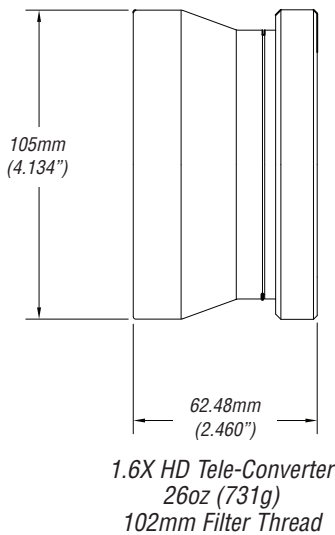

Specifications

Century

Century Add-ons for Sony PMW-EX3/EX1 Camcorder

	Description	Focal Length	Aperture	Horiz. Angle of View	35mm Still Equivalent	Comments
ORIGINAL LENS	14X	5.8-81.2mm	f/1.9	57.8°-4.5°	31.4-439mm	
OHD-06WA-EX1	.6X HD Wide Angle Adapter*	3.5-14.4mm	f/1.9	84.9°-25°	19.7-81mm	Partial zoom capability***
OHD-75CV-EX3	.75X HD Wide Angle Converter*	4.3-61mm	f/1.9	73°-6.0°	24-343mm	Full zoom capability
OHD-FESU-EX1	Fisheye HD Adapter*	2.3-9.6mm	f/1.9	108.6°- 36.9°	12.9-54mm	Partial zoom capability
OHD-FEWA-EX1	Xtreme HD Fisheye*	1.7-6.6mm	f/1.9	124°- 51.7°	9.6-37.1mm	Partial zoom capability
OHD-16TC-EX1	1.6X HD Tele-Converter*	65-129.9mm	f/1.9	5.6°-2.8°	365-730.8mm	Partial zoom, vignettes @ wide angles
OHD-20TC-EX1	2.0X HD Tele-Converter*	130-162.4mm	f/1.9	2.8°-2.3°	731.3 - 913.5mm	Vignettes @ 20% of Pull Back
OAD-8620-00	+ 2.0 Achromatic Diopter**	N/A	f/1.9	N/A	N/A	Full zoom capability
OAD-8626-00	+ 2.6 Achromatic Diopter**	N/A	f/1.9	N/A	N/A	Full zoom capability

*Note: Bayonet Mount

**Note: Adapter Ring (OFA-7786-00) required

*** Note: Recommend non-zoom. Slight vignetting will occur thru the zoom in underscan

1-800-228-1254

Schneider OPTICS
It Starts with the Glass™

West Coast • 7701 Haskell Ave. • Van Nuys, CA 91406 • Tel: 818-766-3715 • Fax: 818-505-9865
East Coast • 285 Oser Ave • Hauppauge, NY 11788 • Tel: 631-761-5000 • Fax: 631-761-5090

Printed in USA GCA 200 4.13.09