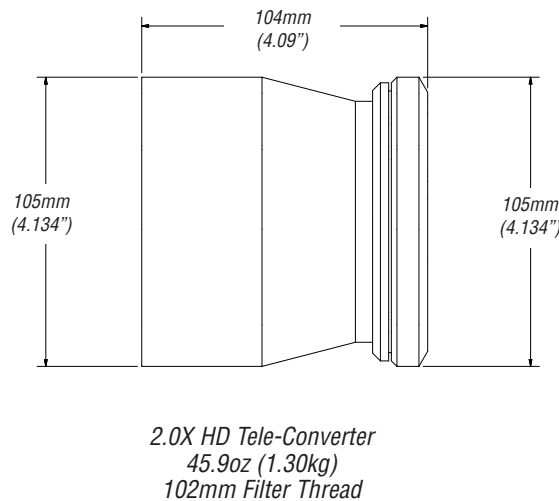

Specifications

Century

Century Add-ons for Sony PMW-EX3/EX1 Camcorder

	Description	Focal Length	Aperture	Horiz. Angle of View	35mm Still Equivalent	Comments
ORIGINAL LENS	14X	5.8-81.2mm	f/1.9	57.8°-4.5°	31.4-439mm	
OHD-06WA-EX1	.6X HD Wide Angle Adapter*	3.5-14.4mm	f/1.9	84.9°-25°	19.7-81mm	Partial zoom capability***
OHD-75CV-EX3	.75X HD Wide Angle Converter*	4.3-61mm	f/1.9	73°-6.0°	24-343mm	Full zoom capability
OHD-FESU-EX1	Fisheye HD Adapter*	2.3-9.6mm	f/1.9	108.6°- 36.9°	12.9-54mm	Partial zoom capability
OHD-FEWA-EX1	Xtreme HD Fisheye*	1.7-6.6mm	f/1.9	124°- 51.7°	9.6-37.1mm	Partial zoom capability
OHD-16TC-EX1	1.6X HD Tele-Converter*	65-129.9mm	f/1.9	5.6°-2.8°	365-730.8mm	Partial zoom, vignettes @ wide angles
OHD-20TC-EX1	2.0X HD Tele-Converter*	130-162.4mm	f/1.9	2.8°-2.3°	731.3 - 913.5mm	Vignettes @ 20% of Pull Back
OAD-8620-00	+ 2.0 Achromatic Diopter**	N/A	f/1.9	N/A	N/A	Full zoom capability
OAD-8626-00	+ 2.6 Achromatic Diopter**	N/A	f/1.9	N/A	N/A	Full zoom capability

*Note: Bayonet Mount

**Note: Adapter Ring (OFA-7786-00) required

*** Note: Recommend non-zoom. Slight vignetting will occur thru the zoom in underscan

1-800-228-1254

Schneider OPTICS
It Starts with the Glass™

West Coast • 7701 Haskell Ave. • Van Nuys, CA 91406 • Tel: 818-766-3715 • Fax: 818-505-9865
East Coast • 285 Oser Ave • Hauppauge, NY 11788 • Tel: 631-761-5000 • Fax: 631-761-5090

Printed in USA GCA 200 4.13.09