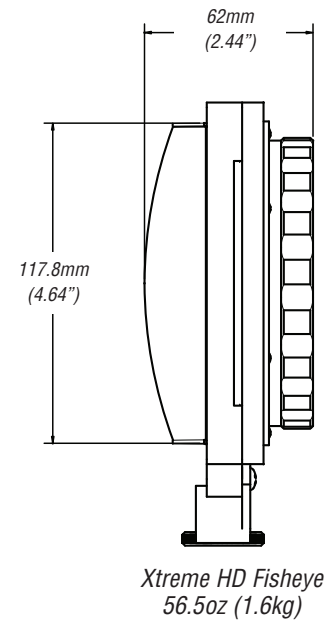

Specifications

Century

Century Add-ons for Sony PMW-EX3/EX1 Camcorder

	Description	Focal Length	Aperture	Horiz. Angle of View	35mm Still Equivalent	Comments
ORIGINAL LENS	14X	5.8-81.2mm	f/1.9	57.8°-4.5°	31.4-439mm	
OHD-06WA-EX1	.6X HD Wide Angle Adapter*	3.5-14.4mm	f/1.9	84.9°-25°	19.7-81mm	Partial zoom capability***
OHD-75CV-EX3	.75X HD Wide Angle Converter*	4.3-61mm	f/1.9	73°-6.0°	24-343mm	Full zoom capability
OHD-FESU-EX1	Fisheye HD Adapter*	2.3-9.6mm	f/1.9	108.6°- 36.9°	12.9-54mm	Partial zoom capability
OHD-FEWA-EX1	Xtreme HD Fisheye*	1.7-6.6mm	f/1.9	124°- 51.7°	9.6-37.1mm	Partial zoom capability
OHD-16TC-EX1	1.6X HD Tele-Converter*	65-129.9mm	f/1.9	5.6°-2.8°	365-730.8mm	Partial zoom, vignettes @ wide angles
OHD-20TC-EX1	2.0X HD Tele-Converter*	130-162.4mm	f/1.9	2.8°-2.3°	731.3 - 913.5mm	Vignettes @ 20% of Pull Back
OAD-8620-00	+ 2.0 Achromatic Diopter**	N/A	f/1.9	N/A	N/A	Full zoom capability
OAD-8626-00	+ 2.6 Achromatic Diopter**	N/A	f/1.9	N/A	N/A	Full zoom capability

*Note: Bayonet Mount

**Note: Adapter Ring (OFA-7786-00) required

*** Note: Recommend non-zoom. Slight vignetting will occur thru the zoom in underscan

1-800-228-1254

Schneider OPTICS
It Starts with the Glass™

West Coast • 7701 Haskell Ave. • Van Nuys, CA 91406 • Tel: 818-766-3715 • Fax: 818-505-9865
East Coast • 285 Oser Ave • Hauppauge, NY 11788 • Tel: 631-761-5000 • Fax: 631-761-5090

Printed in USA GCA 200 4.13.09