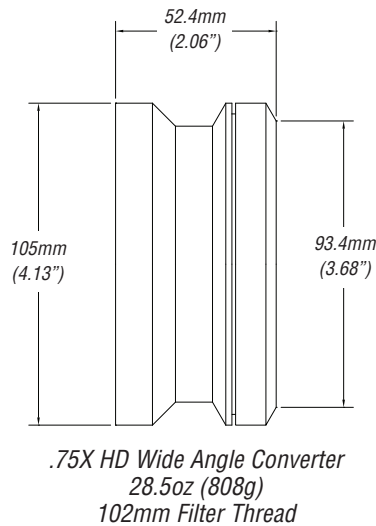

Specifications

Century

Century Add-ons for Sony PMW-EX3/EX1 Camcorder

	Description	Focal Length	Aperture	Horiz. Angle of View	35mm Still Equivalent	Comments
ORIGINAL LENS	14X	5.8-81.2mm	f/1.9	57.8°-4.5°	31.4-439mm	
OHD-06WA-EX1	.6X HD Wide Angle Adapter*	3.5-14.4mm	f/1.9	84.9°-25°	19.7-81mm	Partial zoom capability***
OHD-75CV-EX3	.75X HD Wide Angle Converter*	4.3-61mm	f/1.9	73°-6.0°	24-343mm	Full zoom capability
OHD-FESU-EX1	Fisheye HD Adapter*	2.3-9.6mm	f/1.9	108.6°- 36.9°	12.9-54mm	Partial zoom capability
OHD-FEWA-EX1	Xtreme HD Fisheye*	1.7-6.6mm	f/1.9	124°- 51.7°	9.6-37.1mm	Partial zoom capability
OHD-16TC-EX1	1.6X HD Tele-Converter*	65-129.9mm	f/1.9	5.6°-2.8°	365-730.8mm	Partial zoom, vignettes @ wide angles
OHD-20TC-EX1	2.0X HD Tele-Converter*	130-162.4mm	f/1.9	2.8°-2.3°	731.3 - 913.5mm	Vignettes @ 20% of Pull Back
OAD-8620-00	+ 2.0 Achromatic Diopter**	N/A	f/1.9	N/A	N/A	Full zoom capability
OAD-8626-00	+ 2.6 Achromatic Diopter**	N/A	f/1.9	N/A	N/A	Full zoom capability

*Note: Bayonet Mount

**Note: Adapter Ring (OFA-7786-00) required

*** Note: Recommend non-zoom. Slight vignetting will occur thru the zoom in underscan

1-800-228-1254

Schneider OPTICS
It Starts with the Glass™

West Coast • 7701 Haskell Ave. • Van Nuys, CA 91406 • Tel: 818-766-3715 • Fax: 818-505-9865
East Coast • 285 Oser Ave • Hauppauge, NY 11788 • Tel: 631-761-5000 • Fax: 631-761-5090

Printed in USA GCA 200 4.13.09