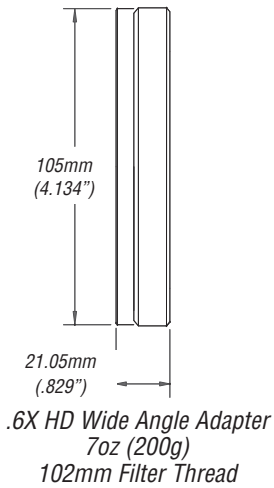

Specifications

Century

Century Add-ons for Sony PMW-EX3/EX1 Camcorder

	Description	Focal Length	Aperture	Horiz. Angle of View	35mm Still Equivalent	Comments
ORIGINAL LENS	14X	5.8-81.2mm	f/1.9	57.8°-4.5°	31.4-439mm	
OHD-06WA-EX1	.6X HD Wide Angle Adapter*	3.5-14.4mm	f/1.9	84.9°-25°	19.7-81mm	Partial zoom capability***
OHD-75CV-EX3	.75X HD Wide Angle Converter*	4.3-61mm	f/1.9	73°-6.0°	24-343mm	Full zoom capability
OHD-FESU-EX1	Fisheye HD Adapter*	2.3-9.6mm	f/1.9	108.6°- 36.9°	12.9-54mm	Partial zoom capability
OHD-FEWA-EX1	Xtreme HD Fisheye*	1.7-6.6mm	f/1.9	124°- 51.7°	9.6-37.1mm	Partial zoom capability
OHD-16TC-EX1	1.6X HD Tele-Converter*	65-129.9mm	f/1.9	5.6°-2.8°	365-730.8mm	Partial zoom, vignettes @ wide angles
OHD-20TC-EX1	2.0X HD Tele-Converter*	130-162.4mm	f/1.9	2.8°-2.3°	731.3 - 913.5mm	Vignettes @ 20% of Pull Back
OAD-8620-00	+ 2.0 Achromatic Diopter**	N/A	f/1.9	N/A	N/A	Full zoom capability
OAD-8626-00	+ 2.6 Achromatic Diopter**	N/A	f/1.9	N/A	N/A	Full zoom capability

*Note: Bayonet Mount

**Note: Adapter Ring (OFA-7786-00) required

*** Note: Recommend non-zoom. Slight vignetting will occur thru the zoom in underscan

1-800-228-1254

Schneider OPTICS
It Starts with the Glass™

West Coast • 7701 Haskell Ave. • Van Nuys, CA 91406 • Tel: 818-766-3715 • Fax: 818-505-9865
East Coast • 285 Oser Ave • Hauppauge, NY 11788 • Tel: 631-761-5000 • Fax: 631-761-5090

Printed in USA GCA 200 4.13.09