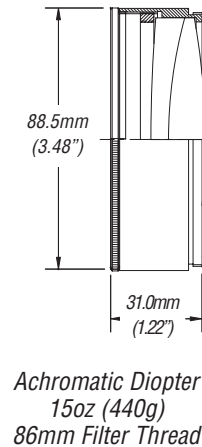

Specifications

Century

Century Add-ons for Sony PMW-EX3/EX1 Camcorder

	Description	Focal Length	Aperture	Horiz. Angle of View	35mm Still Equivalent	Comments
ORIGINAL LENS	14X	5.8-81.2mm	f/1.9	57.8°-4.5°	31.4-439mm	
OHD-06WA-EX1	.6X HD Wide Angle Adapter*	3.5-14.4mm	f/1.9	84.9°-25°	19.7-81mm	Partial zoom capability***
OHD-75CV-EX3	.75X HD Wide Angle Converter*	4.3-61mm	f/1.9	73°-6.0°	24-343mm	Full zoom capability
OHD-FESU-EX1	Fisheye HD Adapter*	2.3-9.6mm	f/1.9	108.6°- 36.9°	12.9-54mm	Partial zoom capability
OHD-FEWA-EX1	Xtreme HD Fisheye*	1.7-6.6mm	f/1.9	124°- 51.7°	9.6-37.1mm	Partial zoom capability
OHD-16TC-EX1	1.6X HD Tele-Converter*	65-129.9mm	f/1.9	5.6°-2.8°	365-730.8mm	Partial zoom, vignettes @ wide angles
OHD-20TC-EX1	2.0X HD Tele-Converter*	130-162.4mm	f/1.9	2.8°-2.3°	731.3 - 913.5mm	Vignettes @ 20% of Pull Back
OAD-8620-00	+ 2.0 Achromatic Diopter**	N/A	f/1.9	N/A	N/A	Full zoom capability
OAD-8626-00	+ 2.6 Achromatic Diopter**	N/A	f/1.9	N/A	N/A	Full zoom capability

*Note: Bayonet Mount

**Note: Adapter Ring (OFA-7786-00) required

*** Note: Recommend non-zoom. Slight vignetting will occur thru the zoom in underscan

1-800-228-1254

Schneider OPTICS
It Starts with the Glass™

West Coast • 7701 Haskell Ave. • Van Nuys, CA 91406 • Tel: 818-766-3715 • Fax: 818-505-9865
East Coast • 285 Oser Ave • Hauppauge, NY 11788 • Tel: 631-761-5000 • Fax: 631-761-5090

Printed in USA GCA 200 4.13.09