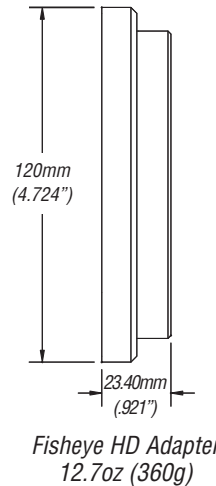

Specifications

Century

Century Add-ons for Sony PMW-EX3/EX1 Camcorder

	Description	Focal Length	Aperture	Horiz. Angle of View	35mm Still Equivalent	Comments
ORIGINAL LENS	14X	5.8-81.2mm	f/1.9	57.8°-4.5°	31.4-439mm	
OHD-06WA-EX1	.6X HD Wide Angle Adapter*	3.5-14.4mm	f/1.9	84.9°-25°	19.7-81mm	Partial zoom capability***
OHD-75CV-EX3	.75X HD Wide Angle Converter*	4.3-61mm	f/1.9	73°-6.0°	24-343mm	Full zoom capability
OHD-FESU-EX1	Fisheye HD Adapter*	2.3-9.6mm	f/1.9	108.6°- 36.9°	12.9-54mm	Partial zoom capability
OHD-FEWA-EX1	Xtreme HD Fisheye*	1.7-6.6mm	f/1.9	124°- 51.7°	9.6-37.1mm	Partial zoom capability
OHD-16TC-EX1	1.6X HD Tele-Converter*	65-129.9mm	f/1.9	5.6°-2.8°	365-730.8mm	Partial zoom, vignettes @ wide angles
OHD-20TC-EX1	2.0X HD Tele-Converter*	130-162.4mm	f/1.9	2.8°-2.3°	731.3 - 913.5mm	Vignettes @ 20% of Pull Back
OAD-8620-00	+ 2.0 Achromatic Diopter**	N/A	f/1.9	N/A	N/A	Full zoom capability
OAD-8626-00	+ 2.6 Achromatic Diopter**	N/A	f/1.9	N/A	N/A	Full zoom capability

*Note: Bayonet Mount

**Note: Adapter Ring (OFA-7786-00) required

*** Note: Recommend non-zoom. Slight vignetting will occur thru the zoom in underscan

1-800-228-1254

Schneider OPTICS
It Starts with the Glass™

West Coast • 7701 Haskell Ave. • Van Nuys, CA 91406 • Tel: 818-766-3715 • Fax: 818-505-9865
East Coast • 285 Oser Ave • Hauppauge, NY 11788 • Tel: 631-761-5000 • Fax: 631-761-5090

Printed in USA GCA 200 4.13.09